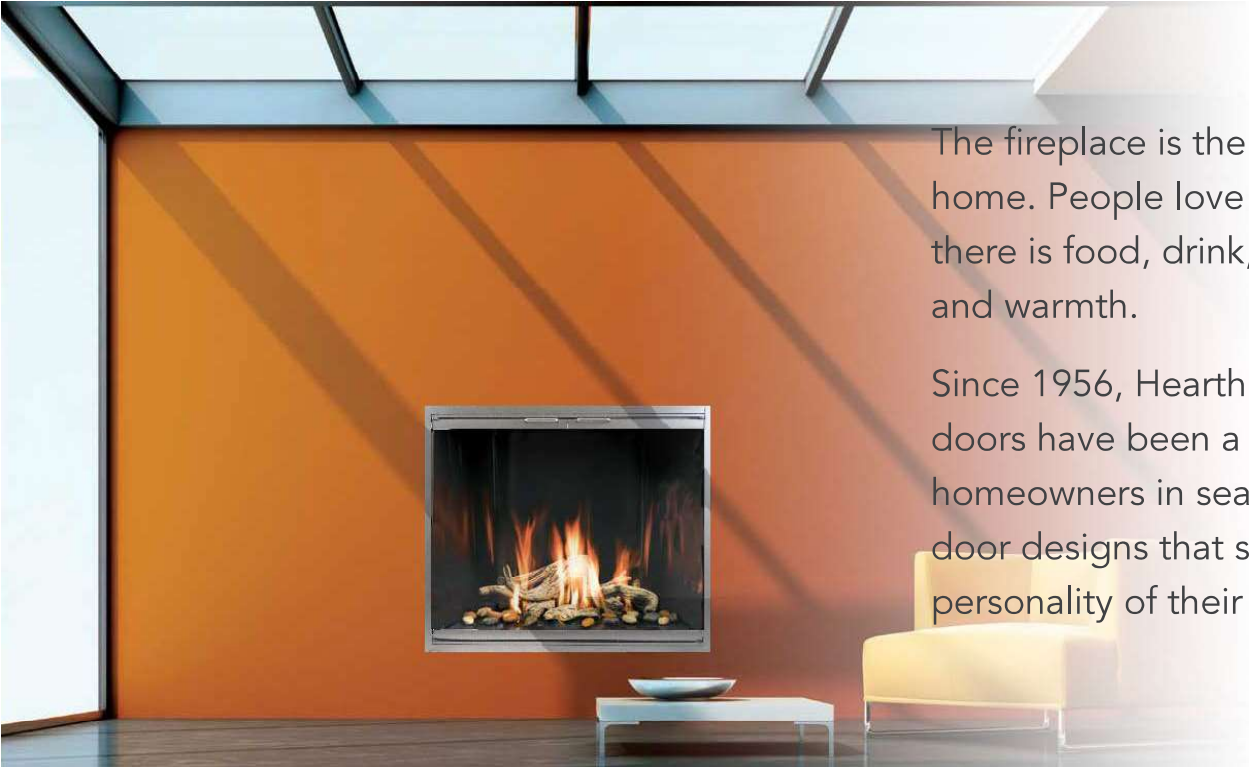

# Sottile

The fireplace is the heart of the home. People love to gather where there is food, drink, conversation, and warmth.

Since 1956, Hearth Craft fireplace doors have been a top choice of homeowners in search of quality door designs that support the personality of their homes.

## Options & Features

- Featuring a sleek 1" wide steel frame and aluminum fold back bifold doors, along with our new secure keyhole strap mount system
- Available in eight powder coat finishes: Ancient Age, Mahogany, Natural Iron, Rustic Black, Solar Bronze, Textured Black, Toffee, and Vintage Iron
- Available in custom sizes to fit most openings
- 3/16" tempered glass available in Clear, Grey, or Bronze
- 4" handles and Bifold door configuration
- Optional Curtain Mesh or Child Locks Available