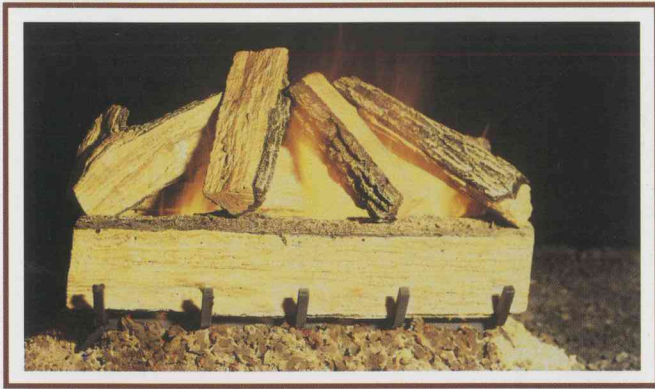

HEARTH CRAFT

A Division of BottomLine Management, Inc.

HEARTH CRAFT *introduces* HEARTHACCENT[®] **GAS LOGS**,
*the most complete selection of gas logs made to fit your factory built
zero clearance and masonry fireplaces.*

SPLIT OAK

DEEP OAK BARK

PREMIER OAK

MASSIVE OAK

STANDARD OAK

NORTHERN BIRCH

HEARTHACCENT[®] GAS LOGS